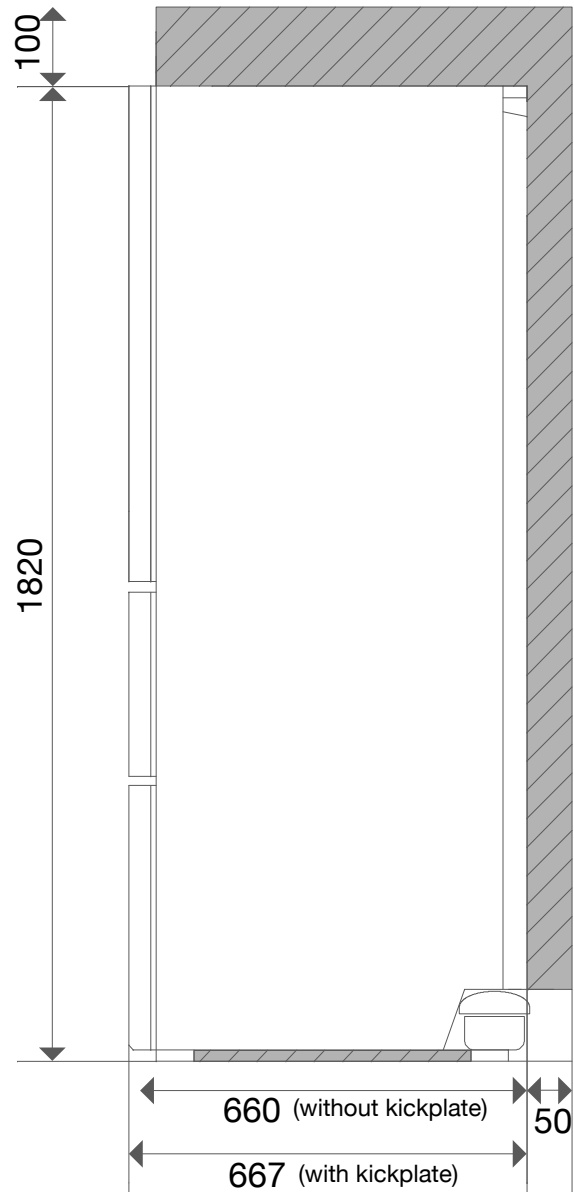

Installation Diagram for MR-CGX46EN

Side View

Top View